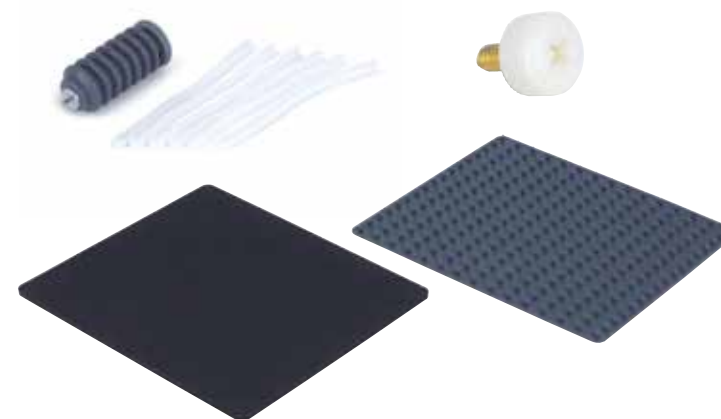

# Digital Waving Rotator

360° orbital waving rotator for efficient sample mixing with accurate speed control and easy angle adjustment

The Thermo Scientific™ Digital Waving Rotator is designed for ELISA, protein synthesis, gel staining and de-staining gels, antibody staining, and other time-sensitive applications.

### Key Features

- Digital speed and time displays
- Adjustable angle: 1° to 12°
- Speed range: 5 to 120rpm
- Speed control:
  - ≤30rpm: ±1rpm
  - >30rpm: ±2rpm
- Timer range: up to 99 hr. 59 min
- Capacity: 6 x 96-well plates
- Maximum load: 9.8kg (22 lb.)

Includes Dimpled Rubber Mat (88882102), Rubber Strips (88882103, 6/Pack).  
Use optional Rubber Mat (88882101) for plates, dishes, culture bottles, and bags.  
Warranty: 2 years | Certifications: CE

Digital Waving Rotator shown with Thermo Scientific™ Nunc™ Test Tubes on a Thermo Scientific Rubber Mat. Nunc Test Tubes sold separately.

### Accessories

| Product and Description                            | Quantity | Catalog Number  |
|--|----------|-----------------|
| Rubber Mat, 32.2 x 28.2cm (12.7 x 11.1 in)         | Each     | <b>88882101</b> |
| Dimpled Rubber Mat, 32.2 x 28.2cm (12.7 x 11.1 in) | Each     | <b>88882102</b> |
| Rubber Strips                                      | 6/pack   | <b>88882103</b> |
| Replacement Rubber Tube                            | Each     | <b>88882128</b> |
| Screw for Rubber Strips                            | 8/Pack   | <b>88882129</b> |
| Power Adapter with US plug                         | Each     | <b>88870126</b> |
| Power Adapter with AUS/CN plug                     | Each     | <b>88870127</b> |
| Power Adapter with EU plug                         | Each     | <b>88870128</b> |
| Power Adapter with UK plug                         | Each     | <b>88870129</b> |